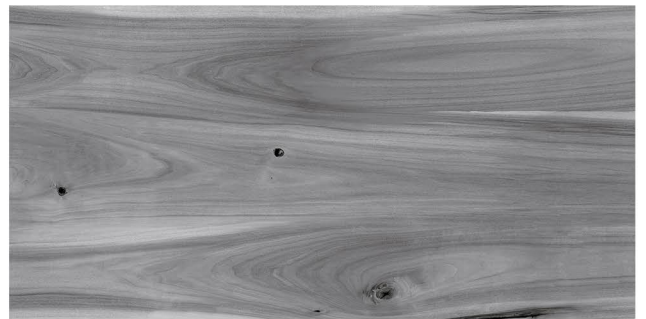

600x1200 MM
RUSTIC FINISH

OAK WOOD GREY