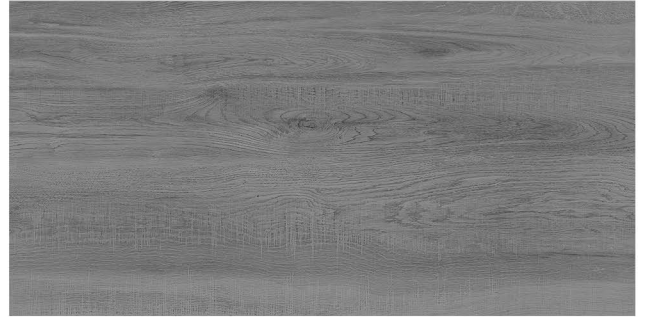

The background of the image is a detailed, grayscale wood grain texture. The grain runs vertically, showing various patterns of growth rings and knots. The lighting is even, highlighting the natural texture of the wood.

600x1200 MM
RUSTIC FINISH

ALPINE BEIGE

600x1200 MM

RUSTIC FINISH

ALPINE CHOCO

600x1200 MM
RUSTIC FINISH

ASTONE BRONZE

600x1200 MM

RUSTIC FINISH

ASTONE DOVE

600x1200 MM
RUSTIC FINISH

BARK WOOD BROWN

600x1200 MM
RUSTIC FINISH

COSTER GREY TERRA

600x1200 MM

RUSTIC FINISH