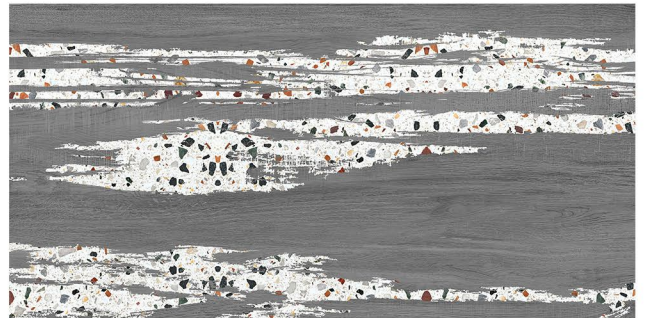

The background of the image is a detailed, grayscale wood grain texture. The grain runs vertically, showing various patterns of growth rings and knots. The lighting is even, highlighting the natural texture of the wood.

RUSTIC FINISH

ASTONE DOVE

600x1200 MM
RUSTIC FINISH

BARK WOOD BROWN

600x1200 MM
RUSTIC FINISH

COSTER GREY TERRA

600x1200 MM

RUSTIC FINISH