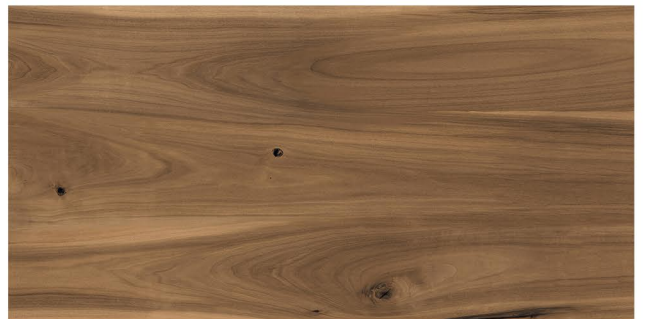

The background of the image is a detailed, grayscale wood grain texture. The grain runs vertically, showing various patterns of growth rings and knots. The lighting is even, highlighting the natural texture of the wood.

MAPPLE OLIVE

600x1200 MM
RUSTIC FINISH

OAK WOOD BEIGE

600x1200 MM

RUSTIC FINISH

OAK WOOD BROWN

600x1200 MM
RUSTIC FINISH

OAK WOOD CHOCO

600x1200 MM
RUSTIC FINISH

OAK WOOD GREY

600x1200 MM

RUSTIC FINISH

ROSE WOOD BROWN

600x1200 MM

RUSTIC FINISH

ROSE WOOD NATURAL