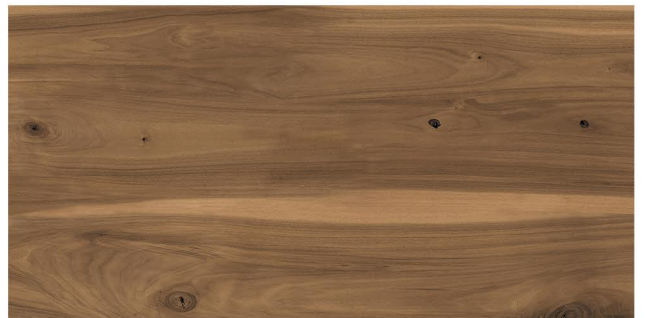

The background of the image is a detailed, grayscale wood grain texture. The grain runs vertically, showing various patterns of growth rings and knots. The lighting is even, highlighting the natural texture of the wood.

MAPPLE OLIVE

600x1200 MM
RUSTIC FINISH

OAK WOOD BEIGE

600x1200 MM

RUSTIC FINISH

OAK WOOD BROWN

600x1200 MM
RUSTIC FINISH

OAK WOOD CHOCO

600x1200 MM
RUSTIC FINISH

OAK WOOD GREY

600x1200 MM

RUSTIC FINISH

ROSE WOOD BROWN

600x1200 MM

RUSTIC FINISH

ROSE WOOD NATURAL