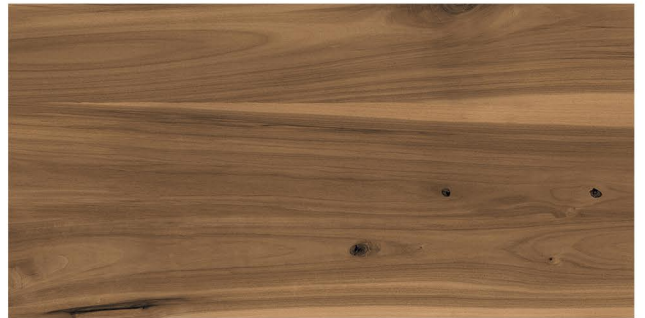

The background of the image is a detailed, grayscale wood grain texture. The grain runs vertically, showing various patterns of growth rings and knots. The lighting is even, highlighting the natural texture of the wood.

MAPPLE OLIVE

600x1200 MM
RUSTIC FINISH

OAK WOOD BEIGE

600x1200 MM

RUSTIC FINISH

OAK WOOD BROWN

600x1200 MM
RUSTIC FINISH

OAK WOOD CHOCO