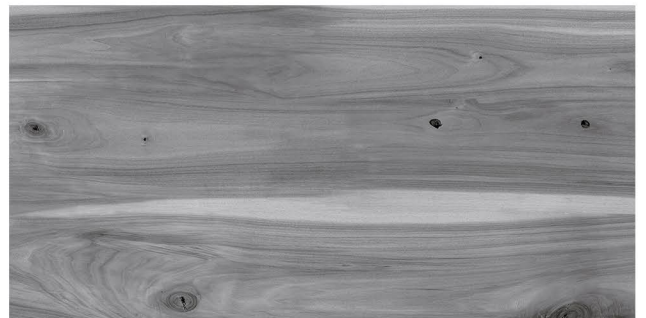

The background of the image is a detailed, grayscale wood grain texture. The grain runs vertically, showing various patterns of growth rings and knots. The lighting is even, highlighting the natural texture of the wood.

MAPPLE OLIVE

600x1200 MM
RUSTIC FINISH

OAK WOOD BEIGE

600x1200 MM

RUSTIC FINISH

OAK WOOD BROWN

600x1200 MM
RUSTIC FINISH

OAK WOOD CHOCO

600x1200 MM
RUSTIC FINISH

OAK WOOD GREY

600x1200 MM

RUSTIC FINISH

ROSE WOOD BROWN

600x1200 MM

RUSTIC FINISH

ROSE WOOD NATURAL