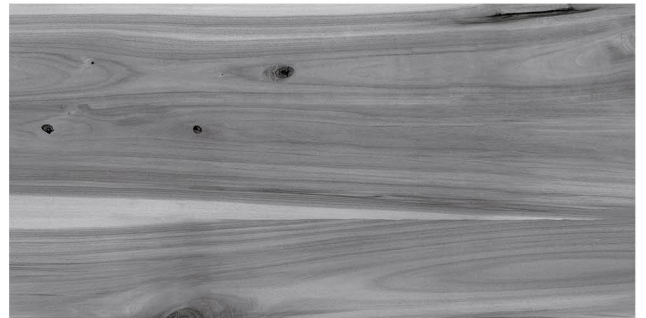

600x1200 MM
RUSTIC FINISH

OAK WOOD GREY