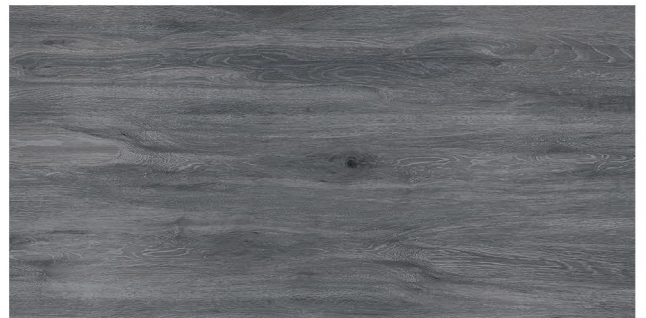

600x1200 MM

RUSTIC FINISH

ASTONE DOVE