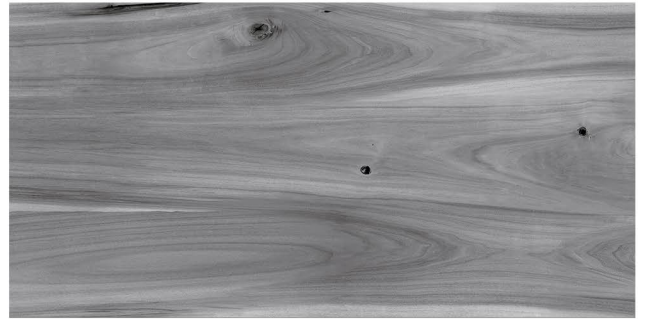

600x1200 MM
RUSTIC FINISH

OAK WOOD GREY