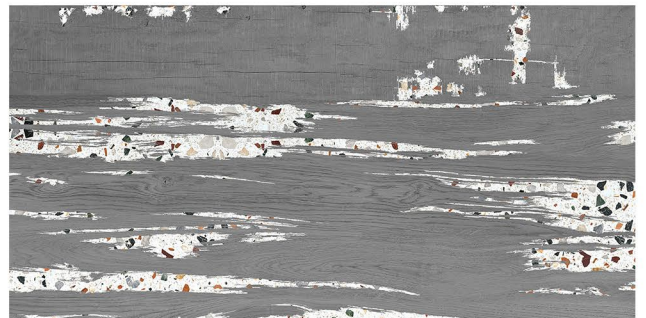

The background of the image is a detailed, grayscale wood grain texture. The grain runs vertically, showing various patterns of growth rings and knots. The lighting is even, highlighting the natural texture of the wood.

RUSTIC FINISH

ASTONE DOVE

600x1200 MM
RUSTIC FINISH

BARK WOOD BROWN

600x1200 MM
RUSTIC FINISH

COSTER GREY TERRA

600x1200 MM

RUSTIC FINISH