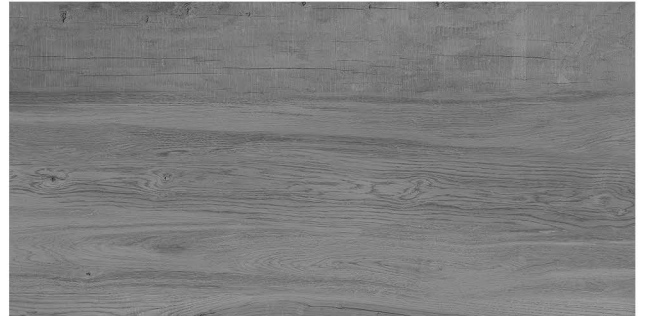

The background of the image is a detailed, grayscale wood grain texture. The grain runs vertically, showing various patterns of growth rings and knots. The lighting is even, highlighting the natural texture of the wood.

RUSTIC FINISH

ASTONE DOVE

600x1200 MM
RUSTIC FINISH

BARK WOOD BROWN

600x1200 MM
RUSTIC FINISH

COSTER GREY TERRA

600x1200 MM

RUSTIC FINISH